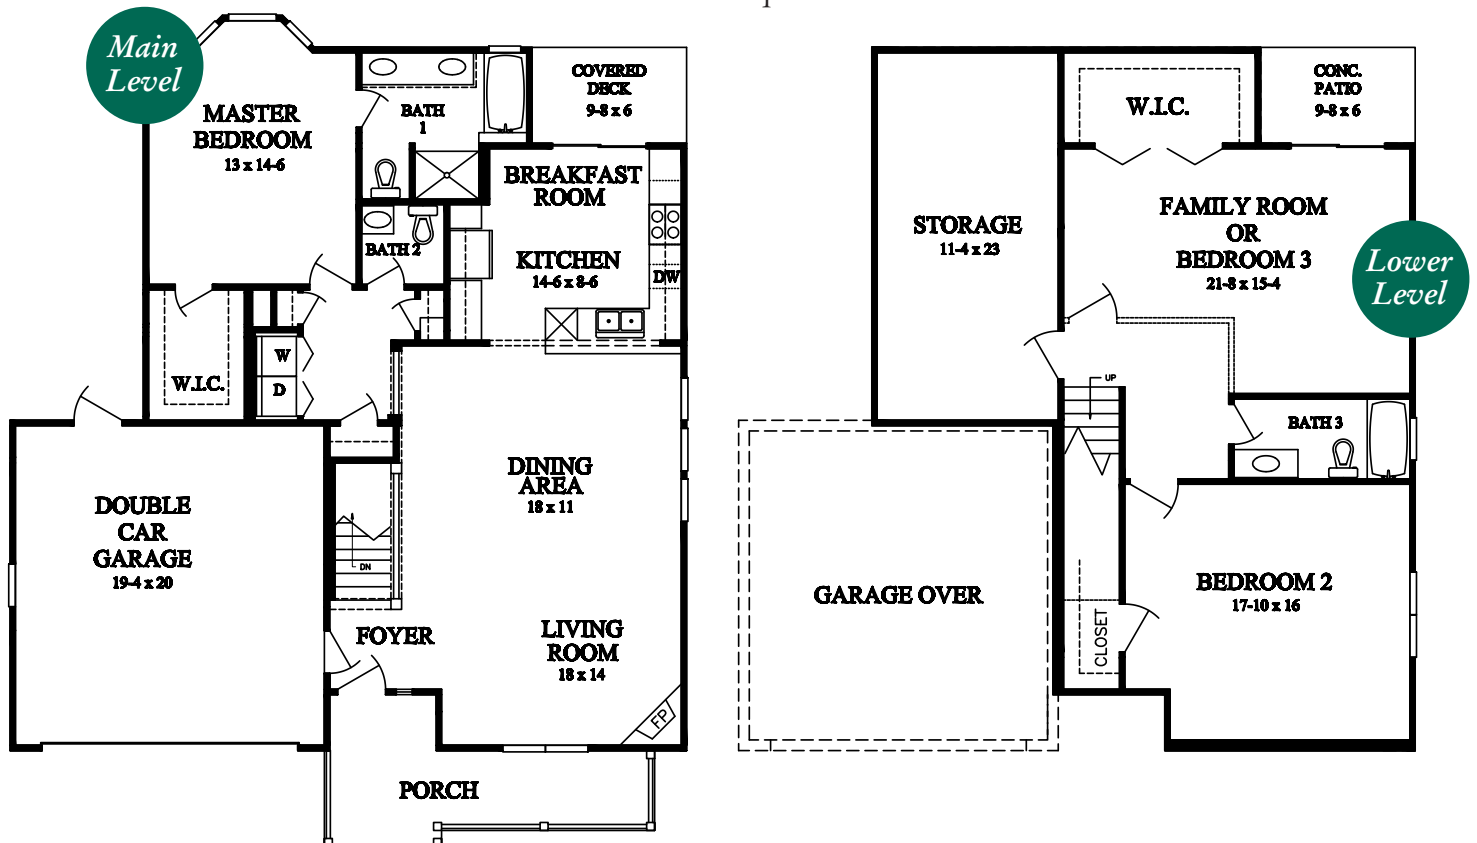

## Maplewood

3 Bedroom / 2 1/2 Bath  
2084 sq. ft.

All square footages are estimates and may not be exact. All models with 2 bedroom minimum.